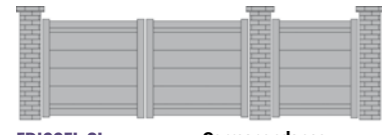

FRISSEL 3L
P 20 →
Correspondance
Attraction : Tracyte L